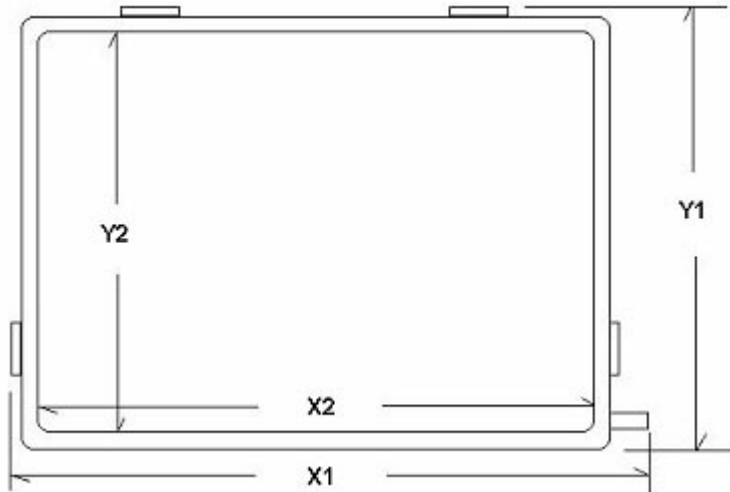

KTMT-1214-XXX (for 12-14" notebook)

X1 x Y1: Frame size includes the tail and connector.
 X2 x Y2: Touch screen active Area.
 X1 = 13", Y1 = 9.5".
 X2 = 11.25", Y2 = 8.5".
 Thickness: 0.275" (7 mm)

4 flexible Velcro strips (2.5" x 1" each) are attached to the frame for mounting (not shown).

A conversion cable is included for connecting the touch screen tail to the controller box.

KTMT-1315, 1700, 1921-XXX (for Monitors)

X1 x Y1: Frame Size
 X2 x Y2: Touch Screen Active Area
 (Touch screen without frame is available.)

Standard Features:

1. Clear hard-coated surface (anti-glare hard coated surface is available as special order).
2. 6-ft long cable with RJ11 connector*.
3. Adjustable hangers for mounting.

* Note: Some models have a flex tail which is to be connected to a separate conversion cable with RJ11 connector (provided).

Part No. Dimension	KTMT-1315-XXX	KTMT-1700-XXX	KTMT-1921-XXX
X1	13.25" (336.6 mm)	14.75" (374.7 mm)	18" (457.2 mm)
Y1	10.25" (260.4 mm)	12.25" (311.15 mm)	14.25" (362 mm)
X2	12.00" (305 mm)	13.50" (342.9 mm)	16.35" (415.3 mm)
Y2	9.00" (228.6 mm)	10.75" (273.05 mm)	12.6" (320 mm)
Thickness	0.55" (14 mm)	0.55" (14 mm)	0.55" (14 mm)