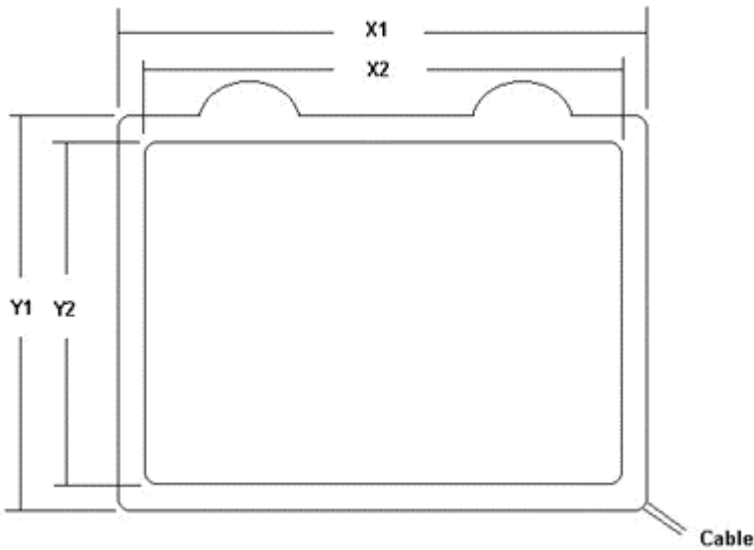

KTMT-1214-XXX (for 12-14" notebook)

X1 x Y1: Frame size includes the tail and connector.
 X2 x Y2: Touch screen active Area.
 X1 = 13", Y1 = 9.5".
 X2 = 11.25", Y2 = 8.5".
 Thickness: 0.275" (7 mm)

4 flexible Velcro strips (2.5" x 1" each) are attached to the frame for mounting (not shown).

A conversion cable is included for connecting the touch screen tail to the controller box.

KTMT-1315, 1700, 1921-XXX (for Monitors)

X1 x Y1: Frame Size
 X2 x Y2: Touch Screen Active Area
 (Touch screen without frame is available.)

Standard Features:

1. Clear hard-coated surface (anti-glare hard coated surface is available as special order).
2. 6-ft long cable with RJ11 connector*.
3. Adjustable hangers for mounting.

* Note: Some models have a flex tail which is to be connected to a separate conversion cable with RJ11 connector (provided).

Part No. Dimension	KTMT-1315-XXX	KTMT-1700-XXX	KTMT-1921-XXX
X1	13.25" (336.6 mm)	14.75" (374.7 mm)	18" (457.2 mm)
Y1	10.25" (260.4 mm)	12.25" (311.15 mm)	14.25" (362 mm)
X2	12.00" (305 mm)	13.50" (342.9 mm)	16.35" (415.3 mm)
Y2	9.00" (228.6 mm)	10.75" (273.05 mm)	12.6" (320 mm)
Thickness	0.55" (14 mm)	0.55" (14 mm)	0.55" (14 mm)