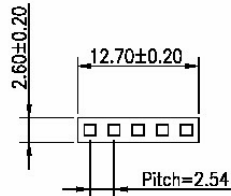

TOUCHSCREEN TABULATION	
PART NUMBER	TYPE
5RB004G	CLEAR
5RB004N	ANTI GLARE

HOUSING

CONNECTOR PINOUT	
PIN NO.	DESIGNATION
1	LT
2	LL
3	SG
4	RL
5	RT

DETAIL-A

KEYTEC, INC.  
www.magictouch.com

DESCRIPTION	IR-TR5-002	DATE	DEC.24 ,2007	APPROVED	<i>Sue</i>	Rev.	A
MODEL	6.5" widescreen 5-wire touch screen	SCALE	-/-	DESIGN	<i>Andy</i>	Page	of
PART NO.	KTT-065W-LAH	UNIT	mm.	DRAWING	<i>Carol</i>	B-Page	of