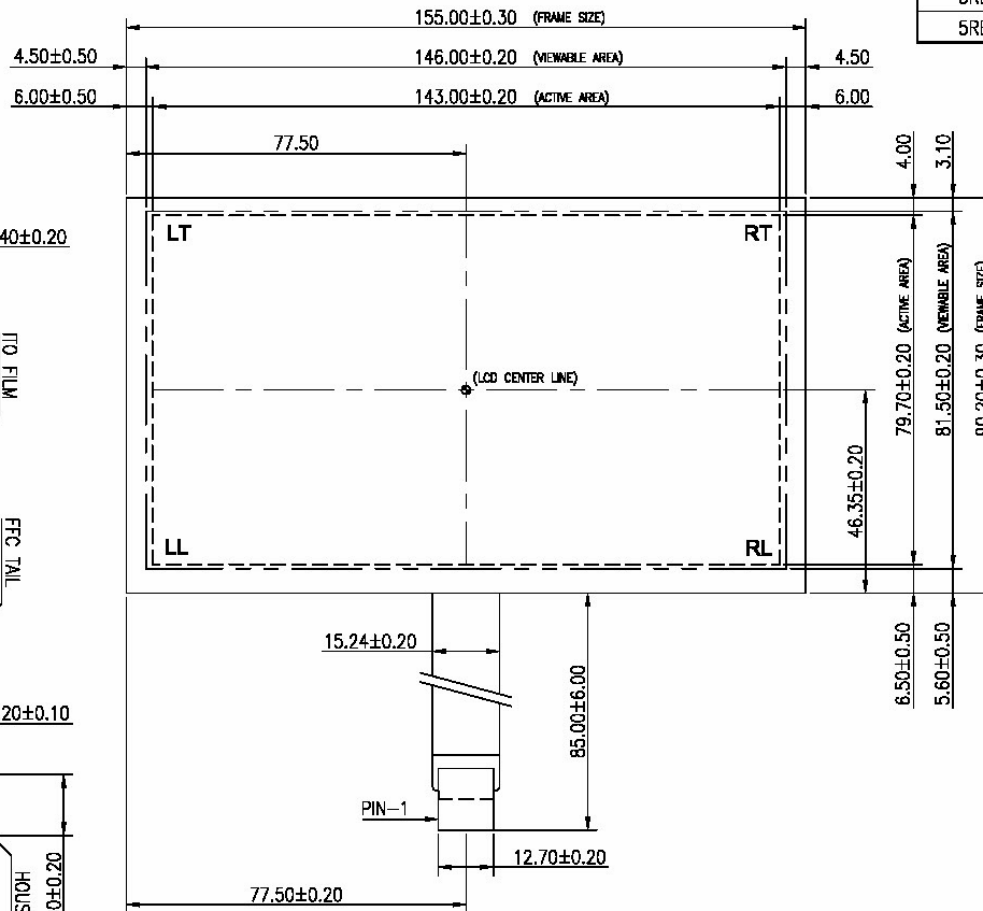

TOUCHSCREEN TABULATION	
PART NUMBER	TYPE
5RB004G	CLEAR
5RB004N	ANTI GLARE

HOUSING

CONNECTOR PINOUT	
PIN NO.	DESIGNATION
1	LT
2	LL
3	SG
4	RL
5	RT

DETAIL-A

KEYTEC, INC.  
www.magictouch.com

DESCRIPTION	IR-TR5-002	DATE	DEC.24 ,2007	APPROVED	<i>Sue</i>	Rev.	A
MODEL	6.5" widescreen 5-wire touch screen	SCALE	-/-	DESIGN	<i>Andy</i>	Page	of
PART NO.	KTT-065W-LAH	UNIT	mm.	DRAWING	<i>Carol</i>	B-Page	of