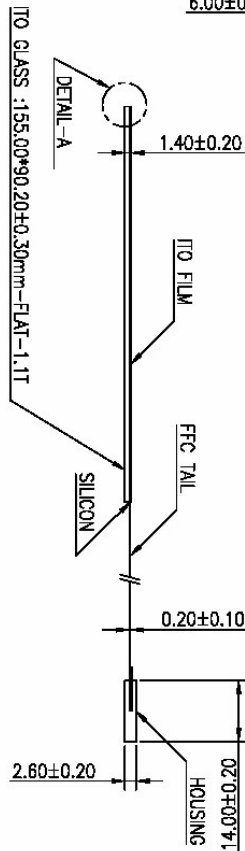

TOUCHSCREEN TABULATION	
PART NUMBER	TYPE
5RB004G	CLEAR
5RB004N	ANTI GLARE

HOUSING

CONNECTOR PINOUT	
PIN NO.	DESIGNATION
1	LT
2	LL
3	SG
4	RL
5	RT

DETAIL-A

KEYTEC, INC.  
www.magictouch.com

DESCRIPTION	IR-TR5-002	DATE	DEC.24 ,2007	APPROVED	<i>Sue</i>	Rev.	A
MODEL	6.5" widescreen 5-wire touch screen	SCALE	-/-	DESIGN	<i>Andy</i>	Page	of
PART NO.	KTT-065W-LAH	UNIT	mm.	DRAWING	<i>Carol</i>	B-Page	of