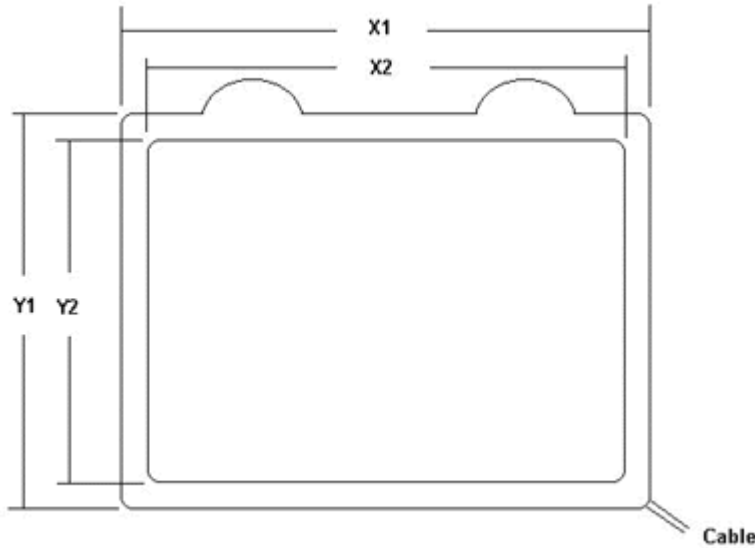

KEYTEC, INC.

A global leader of touch-interactive technology since 1987.

www.magictouch.com

Magic Touch Add-On Kit KTMT-1921

X1 = 17.87" (454 mm), Y1 = 14.13" (359 mm), X2 = 17" (431.8 mm), Y2 = 13" (330.2 mm).
Thickness = 0.55" (14 mm).

Add-on touch screen for 19-21" LCD & CRT monitor.

USB-XD controller for USB port interface. Black or beige color.

ProE-X controller for serial port interface. Black or beige color.

6-foot (180 cm) cable attached to touch screen. Extension cable available.

SPECIFICATION:	
TECHNOLOGY	Resistive analog touch screen.
SPACER	Invisible spacer - patented technology
LIGHT TRANSMISSION	80% nominal
SCRATCH RESISTANCE	3H pencil hardness.
TOUCH RESOLUTION	4096 x 4096 (USB-XD) or 4096 x 4096 (ProE-X)
INTERFACE CONTROLLER	External controllers: PC - USB port or serial port. Apple - USB port.
OPERATING SYSTEMS	Windows 95, 98, ME, 2000, XP, Vista, NT4.0., Linux, Apple OS 8 to 10.
DRIVER	Mouse emulation driver.
ACTIVATION FORCE	50-120 grams per square centimeter.
RESPONSE TIME	10 msec maximum.
POSITION ACCURACY	3 mm maximum error.
TOUCH MODE	Mouse click, double click, drag, right click.
OPERATING TEMPERATURE	-10 to 70 degrees C.
STORAGE TEMPERATURE	-30 to 85 degrees C.
HUMIDITY	Pass 40 degrees C, 95% RH for 96 hours.
CHEMICAL RESISTANCE	Excellent to alcohol, acetone, grease, and general household detergent.
DURABILITY	3,000,000 touches per point minimum.