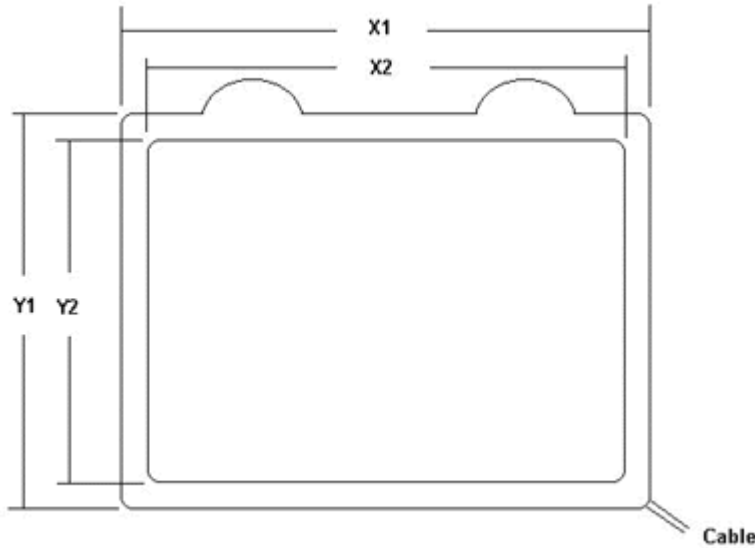

KEYTEC, INC.

A global leader of touch-interactive technology since 1987.

www.magictouch.com

Magic Touch Add-On Kit KTMT-1921

X1 = 17.87" (454 mm), Y1 = 14.13" (359 mm), X2 = 17" (431.8 mm), Y2 = 13" (330.2 mm).
Thickness = 0.55" (14 mm).

Add-on touch screen for 19-21" LCD & CRT monitor.

USB-XD controller for USB port interface. Black or beige color.

ProE-X controller for serial port interface. Black or beige color.

6-foot (180 cm) cable attached to touch screen. Extension cable available.

SPECIFICATION:	
TECHNOLOGY	Resistive analog touch screen.
SPACER	Invisible spacer - patented technology
LIGHT TRANSMISSION	80% nominal
SCRATCH RESISTANCE	3H pencil hardness.
TOUCH RESOLUTION	4096 x 4096 (USB-XD) or 2048 X 2048 (ProE-X)
INTERFACE CONTROLLER	External controllers: PC - USB port or serial port. Apple - USB port.
OPERATING SYSTEMS	Windows 95, 98, ME, 2000, XP, NT4.0., Linux, Apple OS 8 to 10.
DRIVER	Mouse emulation driver.
ACTIVATION FORCE	50-120 grams per square centimeter.
RESPONSE TIME	10 msec maximum.
POSITION ACCURACY	3 mm maximum error.
TOUCH MODE	Mouse click, double click, drag, right click.
OPERATING TEMPERATURE	-10 to 70 degrees C.
STORAGE TEMPERATURE	-30 to 85 degrees C.
HUMIDITY	Pass 40 degrees C, 95% RH for 96 hours.
CHEMICAL RESISTANCE	Excellent to alcohol, acetone, grease, and general household detergent.
DURABILITY	3,000,000 touches per point minimum.