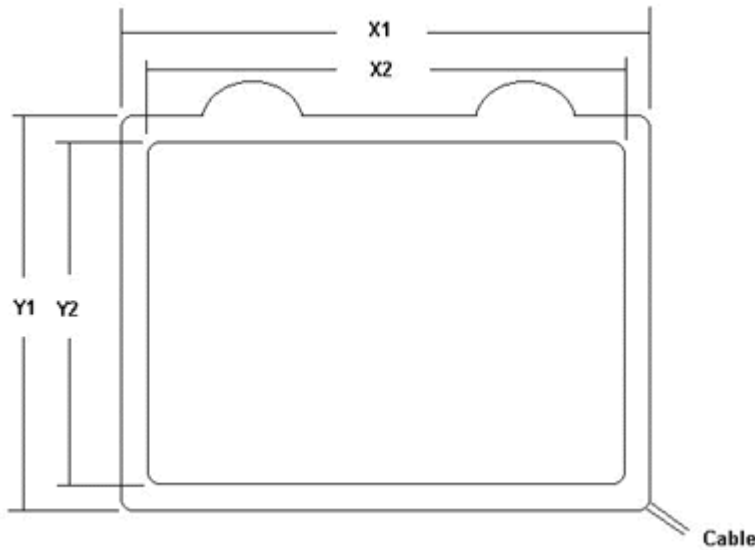

KEYTEC, INC.

A global leader of touch-interactive technology since 1987.

www.magictouch.com

Magic Touch Add-On Kit KTMT-1700

X1 = 14.75" (375 mm), Y1 = 12.25" (311 mm), X2 = 13.5" (343 mm), Y2 = 10.75" (273 mm).
Thickness = 0.55" (14 mm).

Add-on touch screen for 16-17" LCD & CRT monitor.

USB-XD controller for USB port interface. Black or beige color.

ProE-X controller for serial port interface. Black or beige color.

6-foot (180 cm) cable attached to touch screen. Extension cable available.

| | |
|------------------------------|---|
| SPECIFICATION: | |
| TECHNOLOGY | Resistive analog touch screen. |
| SPACER | Invisible spacer - patented technology |
| LIGHT TRANSMISSION | 80% nominal |
| SCRATCH RESISTANCE | 3H pencil hardness. |
| TOUCH RESOLUTION | 4096 x 4096 (USB-XD) or 4096 x 4096 (ProE-X) |
| INTERFACE CONTROLLER | External controllers: PC - USB port or serial port. Apple - USB port. |
| OPERATING SYSTEMS | Windows 95, 98, ME, 2000, XP, Vista, NT4.0., Linux, Apple OS 8 to 10. |
| DRIVER | Mouse emulation driver. |
| ACTIVATION FORCE | 50-120 grams per square centimeter. |
| RESPONSE TIME | 10 msec maximum. |
| POSITION ACCURACY | 3 mm maximum error. |
| TOUCH MODE | Mouse click, double click, drag, right click. |
| OPERATING TEMPERATURE | -10 to 70 degrees C. |
| STORAGE TEMPERATURE | -30 to 85 degrees C. |
| HUMIDITY | Pass 40 degrees C, 95% RH for 96 hours. |
| CHEMICAL RESISTANCE | Excellent to alcohol, acetone, grease, and general household detergent. |
| DURABILITY | 3,000,000 touches per point minimum. |