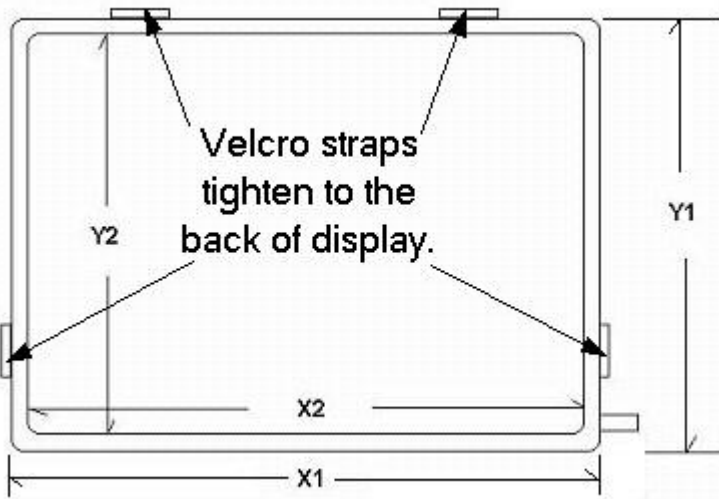

**Magic Touch Add-On Kit KTMT-1500**

X1 = 12.8" (325 mm), Y1 = 10.04" (255 mm), X2 = 12.05" (306 mm), Y2 = 9.25" (235 mm).  
Thickness = 0.275" (7 mm).

Add-on touch screen for 15" notebook computer.

USB-XD controller for USB port interface. Black or beige color.

ProE-X controller for serial port interface. Black or beige color.

Connection cable between touch screen and controller. Extension cable available.

Part Number	Port Required	Color	Included Drivers
KTMT-1500-USB	USB	Black	Windows 98, ME, 2000, XP, Vista, Linux.
KTMT-1500-ProE	Com1 or Com2	Black	Windows 95, NT4.0, 98, ME, 2000, XP, Vista, Linux.
KTMT-1500-USB-M	USB	Black	Mac OS 9-10. Free <a href="#">download</a> Windows/Linux drivers.
Accessories Included	Driver CD, User's Manual, Stylus, Cleaning Cloth, Warranty Card.		
Warranty	Touch Screen Panel: 1-year parts/labor plus 2 more years labor only. Controller: 3-year parts/labor.		
Support	Life-time free technical support and driver upgrade.		

**SPECIFICATION:**

<b>TECHNOLOGY</b>	Resistive analog touch screen.
<b>SPACER</b>	Invisible spacer - patented technology
<b>LIGHT TRANSMISSION</b>	80% nominal
<b>SCRATCH RESISTANCE</b>	3H pencil hardness.
<b>TOUCH RESOLUTION</b>	4096 x 4096 (USB-XD) or 4096 x 4096 (ProE-X)
<b>INTERFACE CONTROLLER</b>	External controllers: PC - USB port or serial port. Apple - USB port.
<b>OPERATING SYSTEMS</b>	Windows 95, 98, ME, 2000, XP, Vista, NT4.0., Linux, Apple OS 8 to 10.
<b>DRIVER</b>	Mouse emulation driver.
<b>ACTIVATION FORCE</b>	50-120 grams per square centimeter.
<b>RESPONSE TIME</b>	10 msec maximum.
<b>POSITION ACCURACY</b>	3 mm maximum error.
<b>TOUCH MODE</b>	Mouse click, double click, drag, right click.
<b>OPERATING TEMPERATURE</b>	-10 to 70 degrees C.
<b>STORAGE TEMPERATURE</b>	-30 to 85 degrees C.
<b>HUMIDITY</b>	Pass 40 degrees C, 95% RH for 96 hours.
<b>CHEMICAL RESISTANCE</b>	Excellent to alcohol, acetone, grease, and general household detergent.
<b>DURABILITY</b>	3,000,000 touches per point minimum.