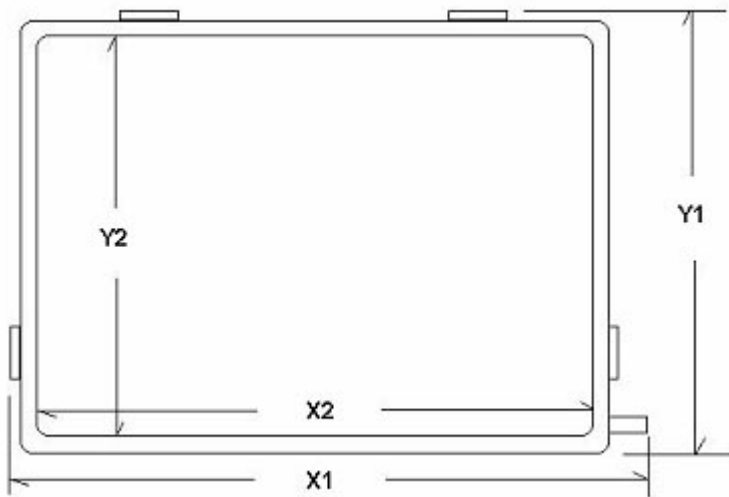

KEYTEC, INC.

A global leader of touch-interactive technology since 1987.

www.magictouch.com

Magic Touch Add-On Kit KTMT-1500

X1 = 13.75" (349.3 mm), Y1 = 10.38" (263.5 mm), X2 = 12" (304.8 mm), Y2 = 9.25" (235 mm). Thickness = 0.275" (7 mm).

Add-on touch screen for 15" notebook computer.

USB-XD controller for USB port interface. Black or beige color.

ProE-X controller for serial port interface. Black or beige color.

6-foot (180 cm) cable attached to touch screen. Extension cable available.

SPECIFICATION:

TECHNOLOGY	Resistive analog touch screen.
SPACER	Invisible spacer - patented technology
LIGHT TRANSMISSION	80% nominal
SCRATCH RESISTANCE	3H pencil hardness.
TOUCH RESOLUTION	4096 x 4096 (USB-XD) or 2048 X 2048 (ProE-X)
INTERFACE CONTROLLER	External controllers: PC - USB port or serial port. Apple - USB port.
OPERATING SYSTEMS	Windows 95, 98, ME, 2000, XP, NT4.0., Linux, Apple OS 8 to 10.
DRIVER	Mouse emulation driver.
ACTIVATION FORCE	50-120 grams per square centimeter.
RESPONSE TIME	10 msec maximum.
POSITION ACCURACY	3 mm maximum error.
TOUCH MODE	Mouse click, double click, drag, right click.
OPERATING TEMPERATURE	-10 to 70 degrees C.
STORAGE TEMPERATURE	-30 to 85 degrees C.
HUMIDITY	Pass 40 degrees C, 95% RH for 96 hours.
CHEMICAL RESISTANCE	Excellent to alcohol, acetone, grease, and general household detergent.
DURABILITY	3,000,000 touches per point minimum.