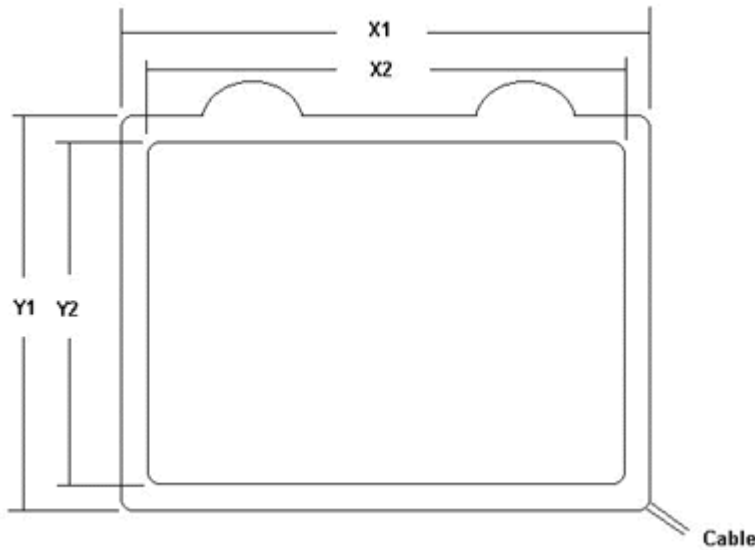

## Magic Touch Add-On Kit KTMT-1315

X1 = 13.25" (336.6 mm), Y1 = 10.25" (260.4 mm), X2 = 12" (304.8 mm), Y2 = 9" (228.6 mm).  
Thickness = 0.55" (14 mm).

Add-on touch screen for 13-15" LCD & CRT monitor.

USB-XD controller for USB port interface. Black or beige color.

ProE-X controller for serial port interface. Black or beige color.

6-foot (180 cm) cable attached to touch screen. Extension cable available.

<b>SPECIFICATION:</b>	
<b>TECHNOLOGY</b>	Resistive analog touch screen.
<b>SPACER</b>	Invisible spacer - patented technology
<b>LIGHT TRANSMISSION</b>	80% nominal
<b>SCRATCH RESISTANCE</b>	3H pencil hardness.
<b>TOUCH RESOLUTION</b>	4096 x 4096 (USB-XD) or 2048 X 2048 (ProE-X)
<b>INTERFACE CONTROLLER</b>	External controllers: PC - USB port or serial port. Apple - USB port.
<b>OPERATING SYSTEMS</b>	Windows 95, 98, ME, 2000, XP, NT4.0., Linux, Apple OS 8 to 10.
<b>DRIVER</b>	Mouse emulation driver.
<b>ACTIVATION FORCE</b>	50-120 grams per square centimeter.
<b>RESPONSE TIME</b>	10 msec maximum.
<b>POSITION ACCURACY</b>	3 mm maximum error.
<b>TOUCH MODE</b>	Mouse click, double click, drag, right click.
<b>OPERATING TEMPERATURE</b>	-10 to 70 degrees C.
<b>STORAGE TEMPERATURE</b>	-30 to 85 degrees C.
<b>HUMIDITY</b>	Pass 40 degrees C, 95% RH for 96 hours.
<b>CHEMICAL RESISTANCE</b>	Excellent to alcohol, acetone, grease, and general household detergent.
<b>DURABILITY</b>	3,000,000 touches per point minimum.