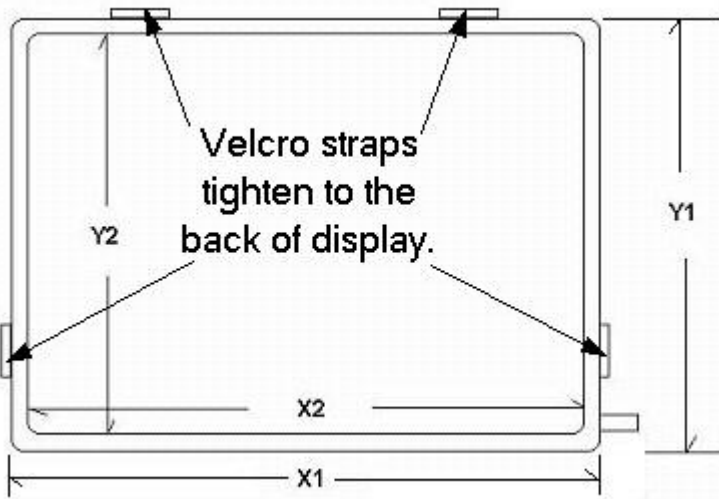

**Magic Touch Add-On Kit KTMT-1214**

X1 = 12" (305 mm), Y1 = 9.25" (235 mm), X2 = 11.3" (287 mm), Y2 = 8.54" (217 mm).  
Thickness = 0.275" (7 mm).

Add-on touch screen for 12-14" notebook computer.

USB-XD controller for USB port interface. Black or beige color.

ProE-X controller for serial port interface. Black or beige color.

Connection cable between touch screen and controller. Extension cable available.

Part Number	Port Required	Color	Included Drivers
KTMT-1214-USB	USB	Black	Windows 98, ME, 2000, XP, Vista, Linux.
KTMT-1214-ProE	Com1 or Com2	Black	Windows 95, NT4.0, 98, ME, 2000, XP, Vista, Linux.
KTMT-1214-USB-M	USB	Black	Mac OS 9-10. Free <a href="#">download</a> Windows/Linux drivers.
Accessories Included	Driver CD, User's Manual, Stylus, Cleaning Cloth, Warranty Card.		
Warranty	Touch Screen Panel: 1-year parts/labor plus 2 more years labor only. Controller: 3-year parts/labor.		
Support	Life-time free technical support and driver upgrade.		

**SPECIFICATION:**

<b>TECHNOLOGY</b>	Resistive analog touch screen.
<b>SPACER</b>	Invisible spacer - patented technology
<b>LIGHT TRANSMISSION</b>	80% nominal
<b>SCRATCH RESISTANCE</b>	3H pencil hardness.
<b>TOUCH RESOLUTION</b>	4096 x 4096 (USB-XD) or 4096 x 4096 (ProE-X)
<b>INTERFACE CONTROLLER</b>	External controllers: PC - USB port or serial port. Apple - USB port.
<b>OPERATING SYSTEMS</b>	Windows 95, 98, ME, 2000, XP, Vista, NT4.0., Linux, Apple OS 8 to 10.
<b>DRIVER</b>	Mouse emulation driver.
<b>ACTIVATION FORCE</b>	50-120 grams per square centimeter.
<b>RESPONSE TIME</b>	10 msec maximum.
<b>POSITION ACCURACY</b>	3 mm maximum error.
<b>TOUCH MODE</b>	Mouse click, double click, drag, right click.
<b>OPERATING TEMPERATURE</b>	-10 to 70 degrees C.
<b>STORAGE TEMPERATURE</b>	-30 to 85 degrees C.
<b>HUMIDITY</b>	Pass 40 degrees C, 95% RH for 96 hours.
<b>CHEMICAL RESISTANCE</b>	Excellent to alcohol, acetone, grease, and general household detergent.
<b>DURABILITY</b>	3,000,000 touches per point minimum.